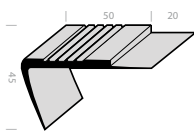

WA 1 • WA 060 • PROFILO

Battiscopa.
Skirting.

WA 1

WA 060

Colori standard

EN 21

EG 06

EG 04

EG 08

EB 15

Profilo per sguscia - Cove former

TK 1 • TK 3

Profili in gomma per rivestimento gradini a spigolo vivo.
Rubber profiles for covering sharp-edged steps.

TK 1

TK 3

Colori standard

EN 21

EG 06

EG 04

EY 78

65
66
67
68
69
70
71
72
73
74
75
76
77
78
79
80

AG 1 • AG 2 • AG 3 • AG 4

Profili per scale.
Stair profiles.

AG 1

AG 2

AG 3

AG 4

Colori standard

EN 21

EG 06

EG 04